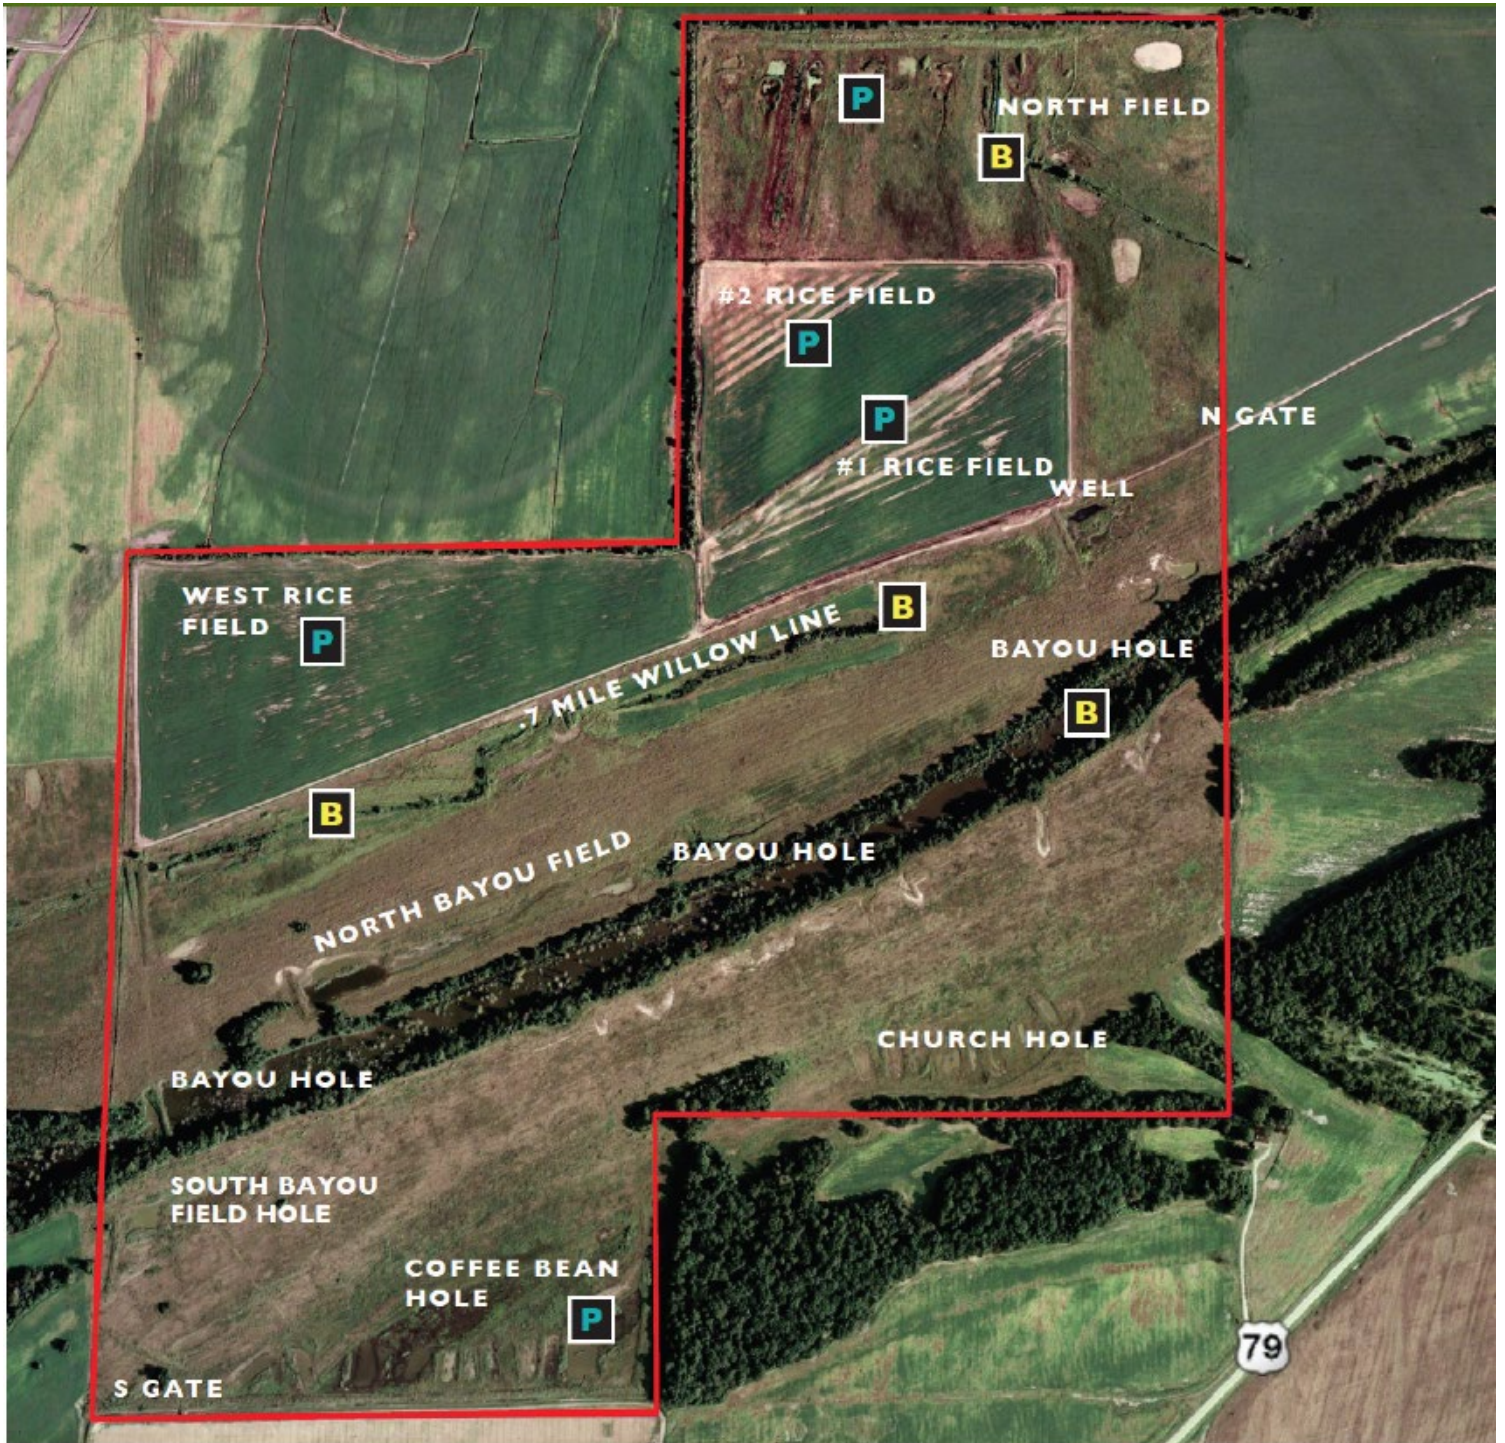

ALLIGATOR BAYOU HUNTING CLUB

Hughes, Arkansas

B BLIND   **P** PIT

FIELD MAP