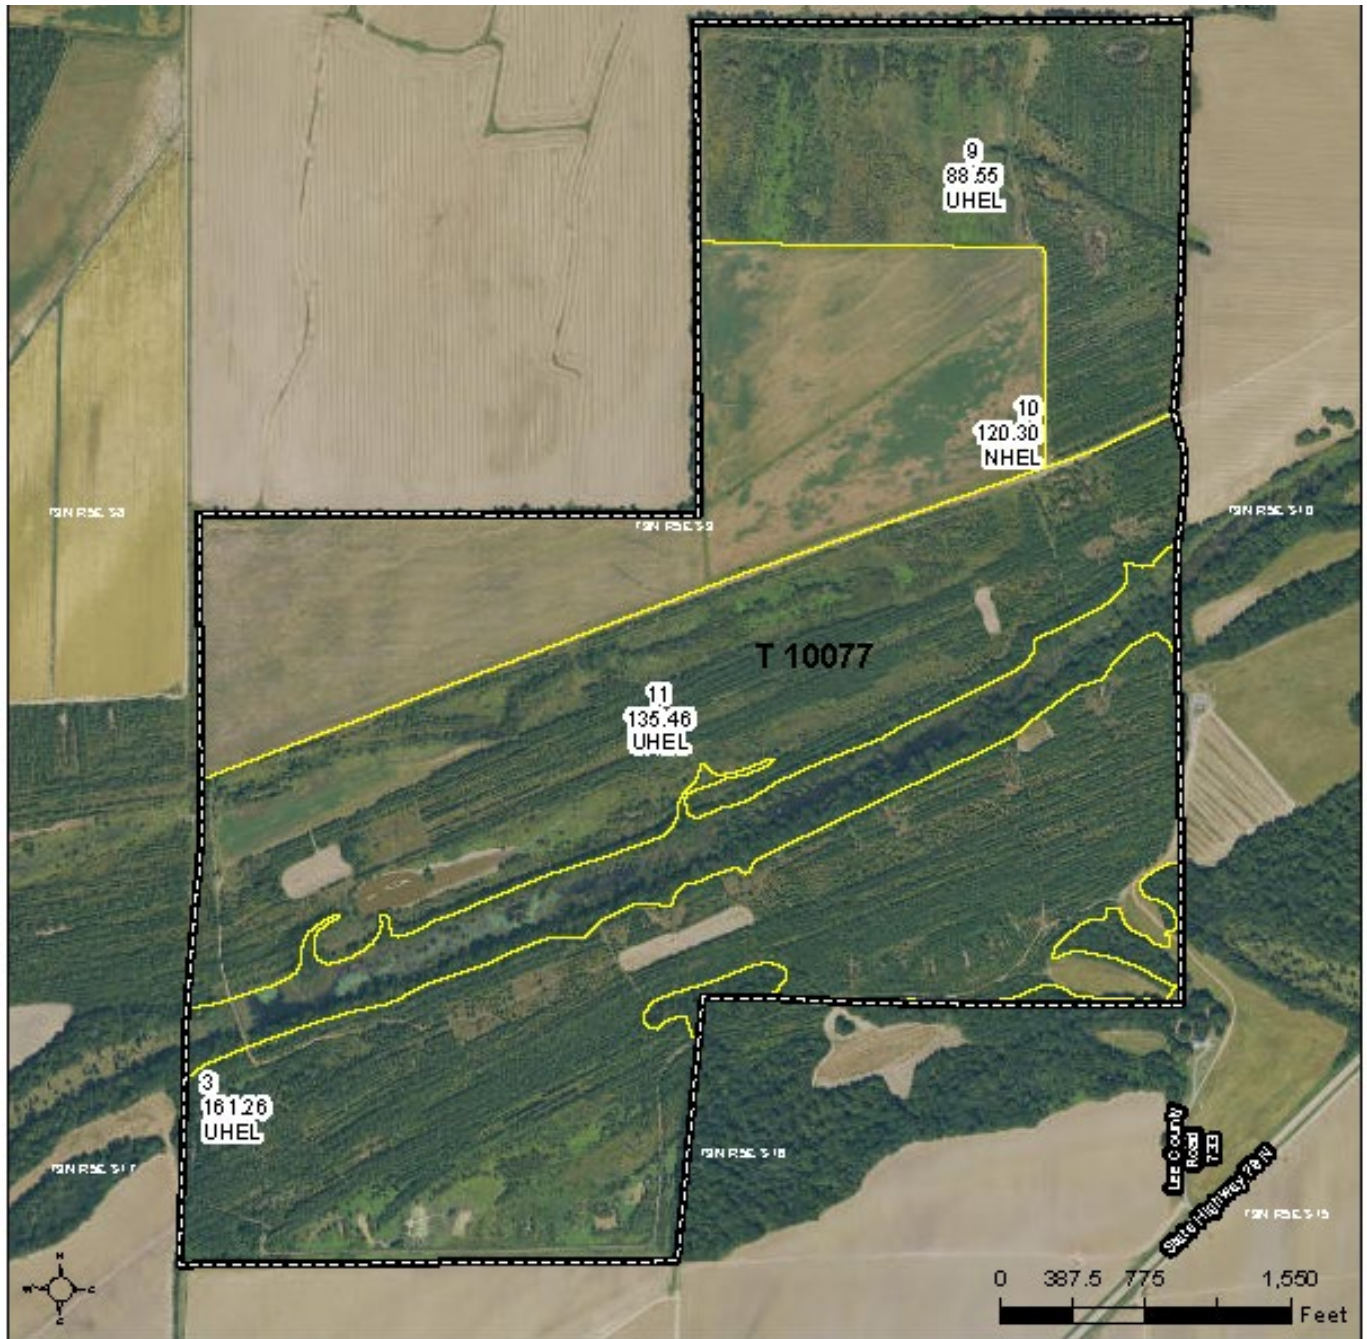

## FARMLAND

<b>ACRES:</b>	220 total cultivated acres, 120 acres are precision leveled
<b>IRRIGATION:</b>	1 well irrigates the precision leveled acres & provides for duck flooding
<b>SOILS:</b>	Predominately Sharkey Clay with some Earle Silty Clay
<b>ESTIMATED FARM INCOME:</b>	\$20,000 - \$30,000 annually

## AERIAL MAP

ALLIGATOR BAYOU HUNTING CLUB

Hughes, Arkansas

**B** BLIND   **P** PIT

FIELD MAP

ALLIGATOR BAYOU HUNTING CLUB

Hughes, Arkansas

**Common Land Unit**  
■ Non-Cropland; Cropland  
■ Tract Boundary  
**Wetland Determination Identifiers**  
● Restricted Use

Imagery Year: 2023

2024 Program Year  
Map Created April 18, 2024  
Farm **4155**  
Tract **11218**

USDA MAP

ALLIGATOR BAYOU HUNTING CLUB

Hughes, Arkansas

**Common Land Unit**  
■ Non-Cropland; Cropland  
■ Tract Boundary  
**Wetland Determination Identifiers**  
● Restricted Use