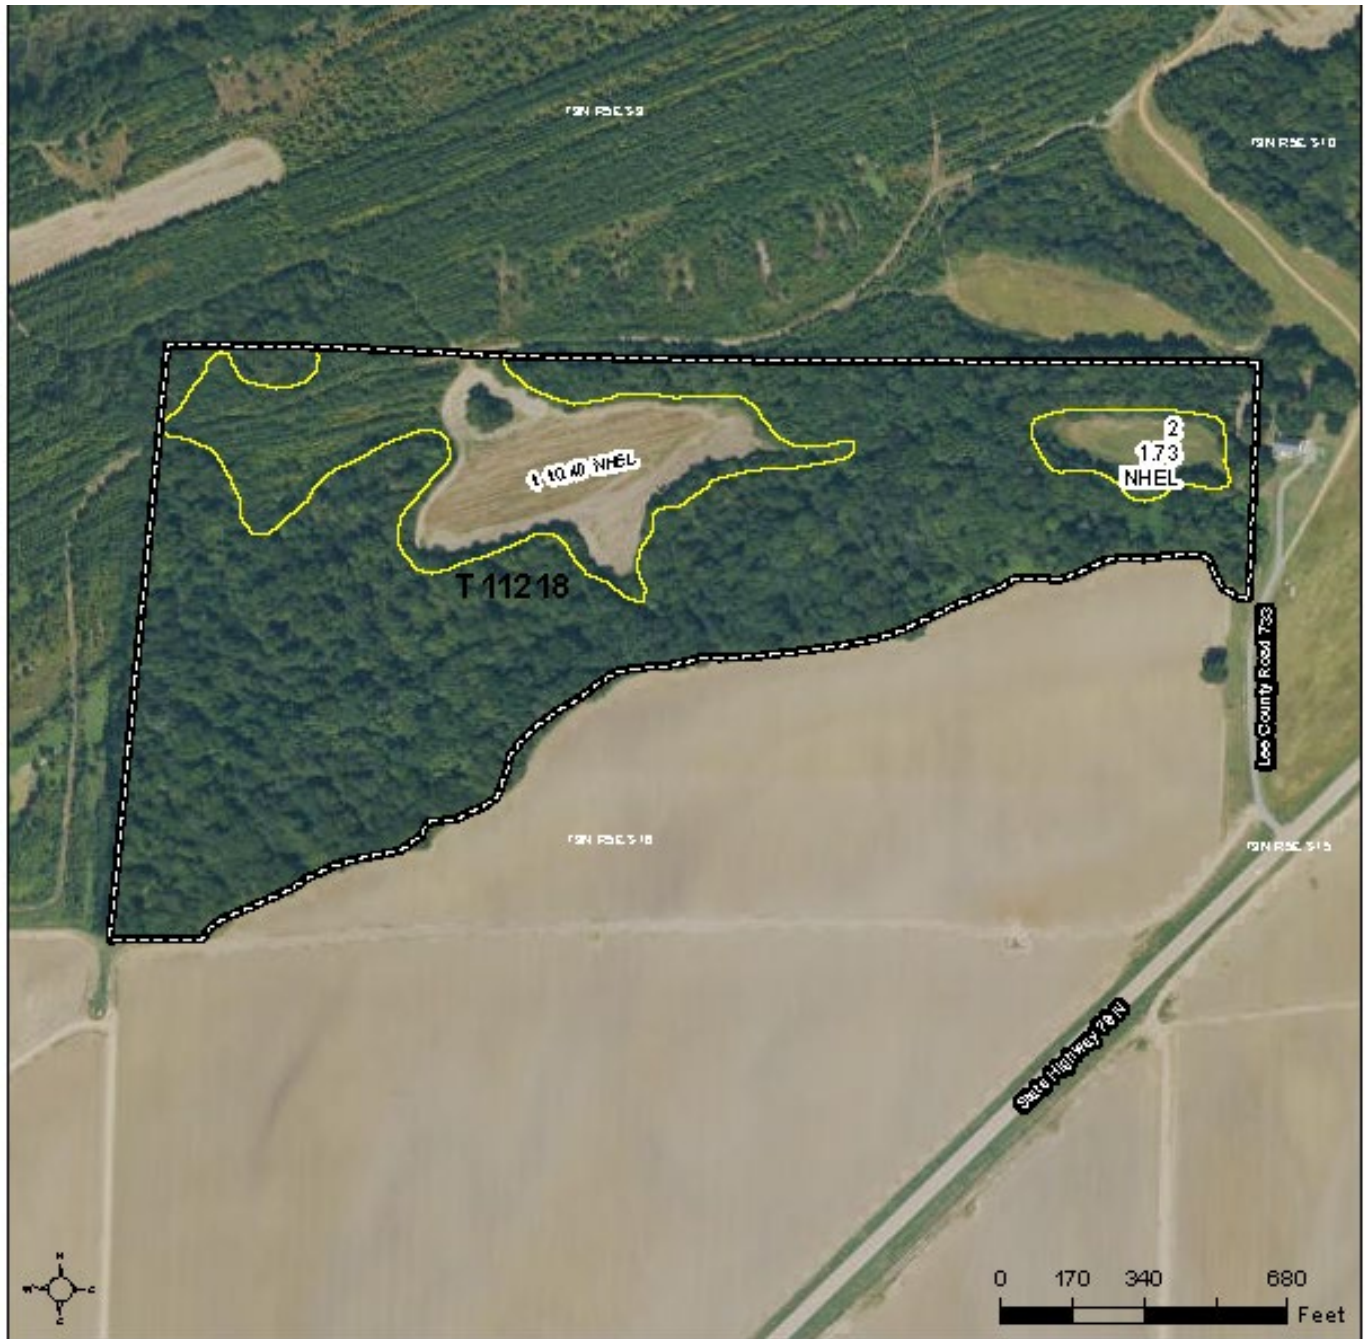

## AERIAL MAP

ALLIGATOR BAYOU HUNTING CLUB

Hughes, Arkansas

**B** BLIND   **P** PIT

FIELD MAP

ALLIGATOR BAYOU HUNTING CLUB

Hughes, Arkansas

**Common Land Unit**  
■ Non-Cropland; Cropland  
■ Tract Boundary  
**Wetland Determination Identifiers**  
● Restricted Use

Imagery Year: 2023

2024 Program Year  
Map Created April 18, 2024  
Farm **4155**  
Tract **11218**

USDA MAP

ALLIGATOR BAYOU HUNTING CLUB

Hughes, Arkansas

**Common Land Unit**  
■ Non-Cropland; Cropland  
■ Tract Boundary  
**Wetland Determination Identifiers**  
● Restricted Use