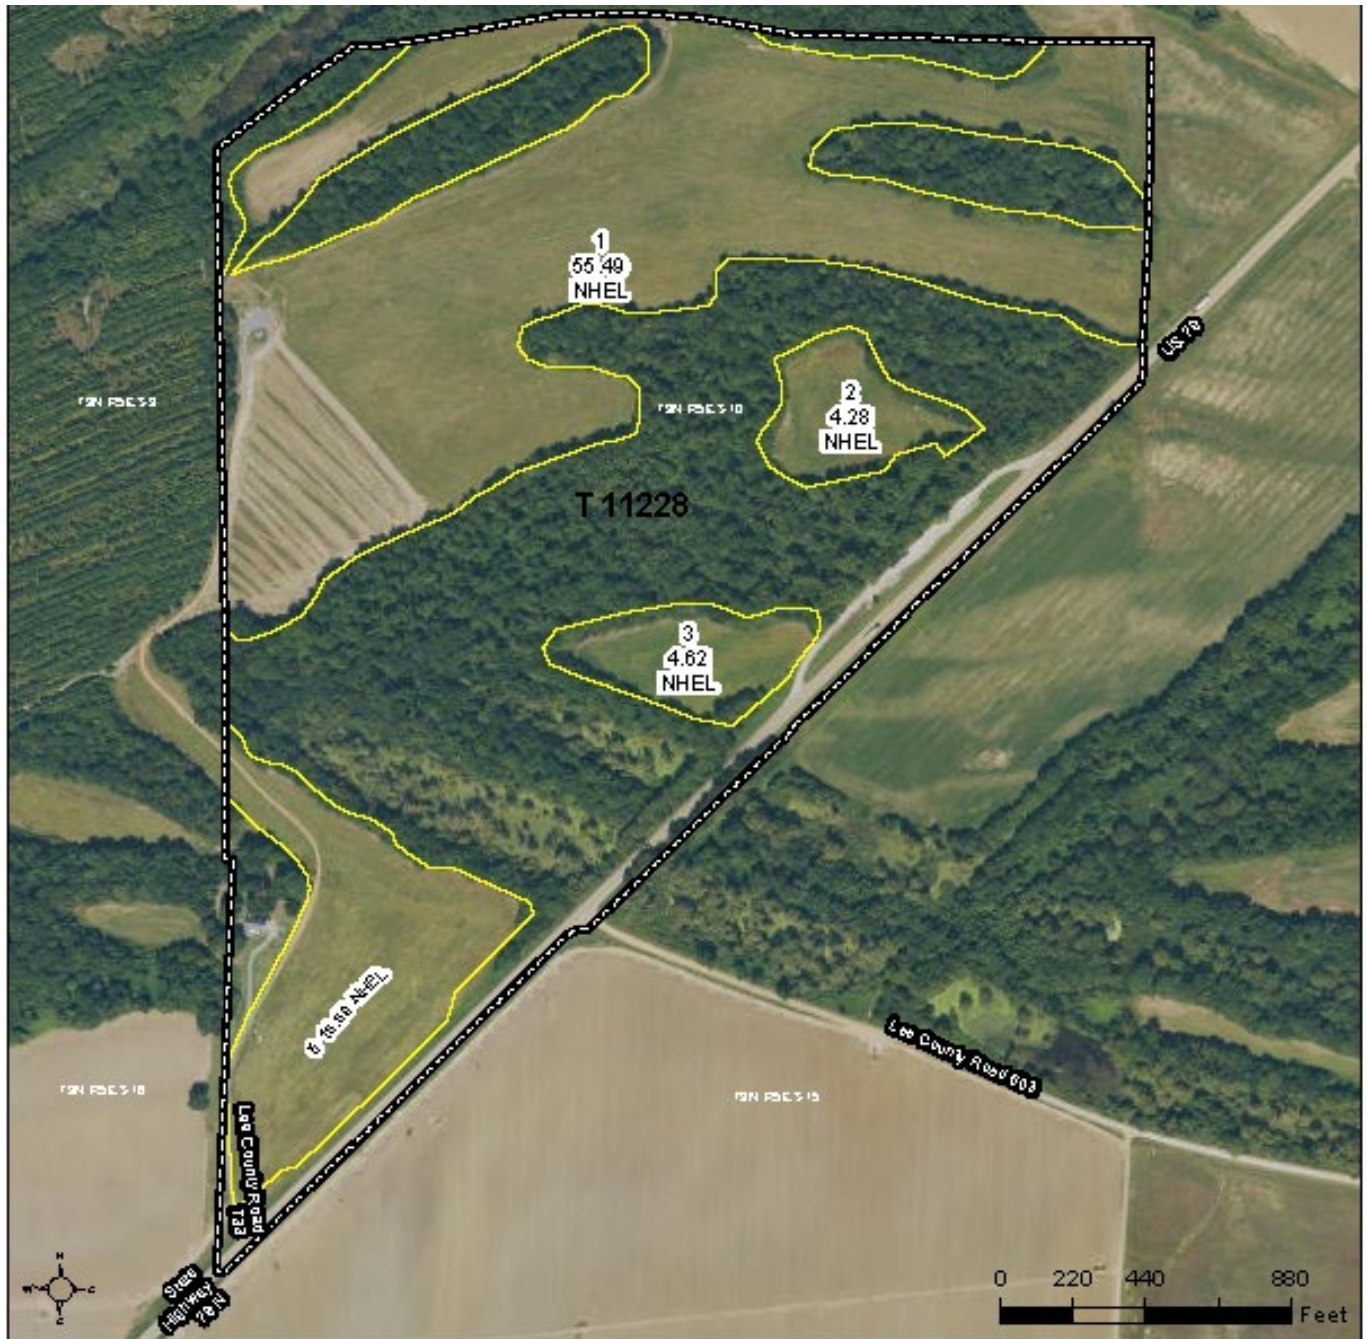

## FARMLAND

<b>ACRES:</b>	220 total cultivated acres, 120 acres are precision leveled
<b>IRRIGATION:</b>	1 well irrigates the precision leveled acres & provides for duck flooding
<b>SOILS:</b>	Predominately Sharkey Clay with some Earle Silty Clay
<b>ESTIMATED FARM INCOME:</b>	\$20,000 - \$30,000 annually

Imagery Year: 2023

2024 Program Year  
Map Created April 18, 2024  
Farm **4155**  
Tract **11218**

USDA MAP

ALLIGATOR BAYOU HUNTING CLUB

Hughes, Arkansas

**Common Land Unit**  
■ Non-Cropland; Cropland  
■ Tract Boundary  
**Wetland Determination Identifiers**  
● Restricted Use

Imagery Year: 2023

2024 Program Year  
Map Created April 18, 2024  
Farm **3314**  
Tract **10077**

USDA MAP

ALLIGATOR BAYOU HUNTING CLUB

Hughes, Arkansas

**Common Land Unit**  
■ Non-Cropland; Cropland  
■ Tract Boundary  
**Wetland Determination Identifiers**  
● Restricted Use

Imagery Year: 2023

2024 Program Year  
Map Created April 18, 2024  
Farm **4172**  
Tract **11228**

USDA MAP