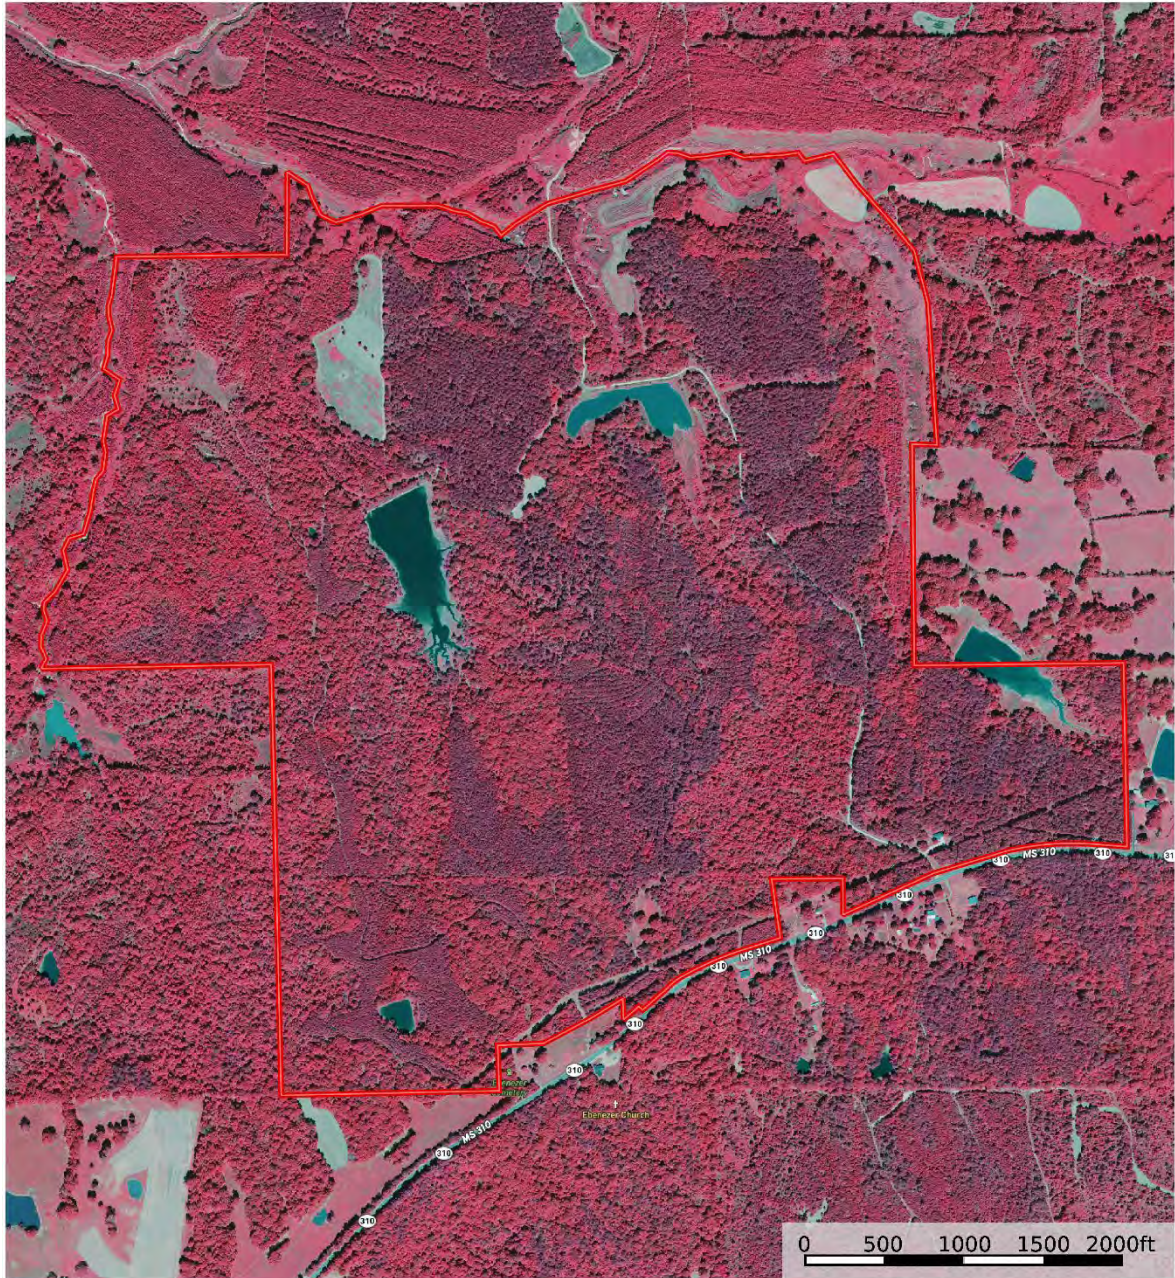

COMO 581 HUNTING CLUB

Panola County, Mississippi

Como 581
Mississippi, AC +/-

Boundary