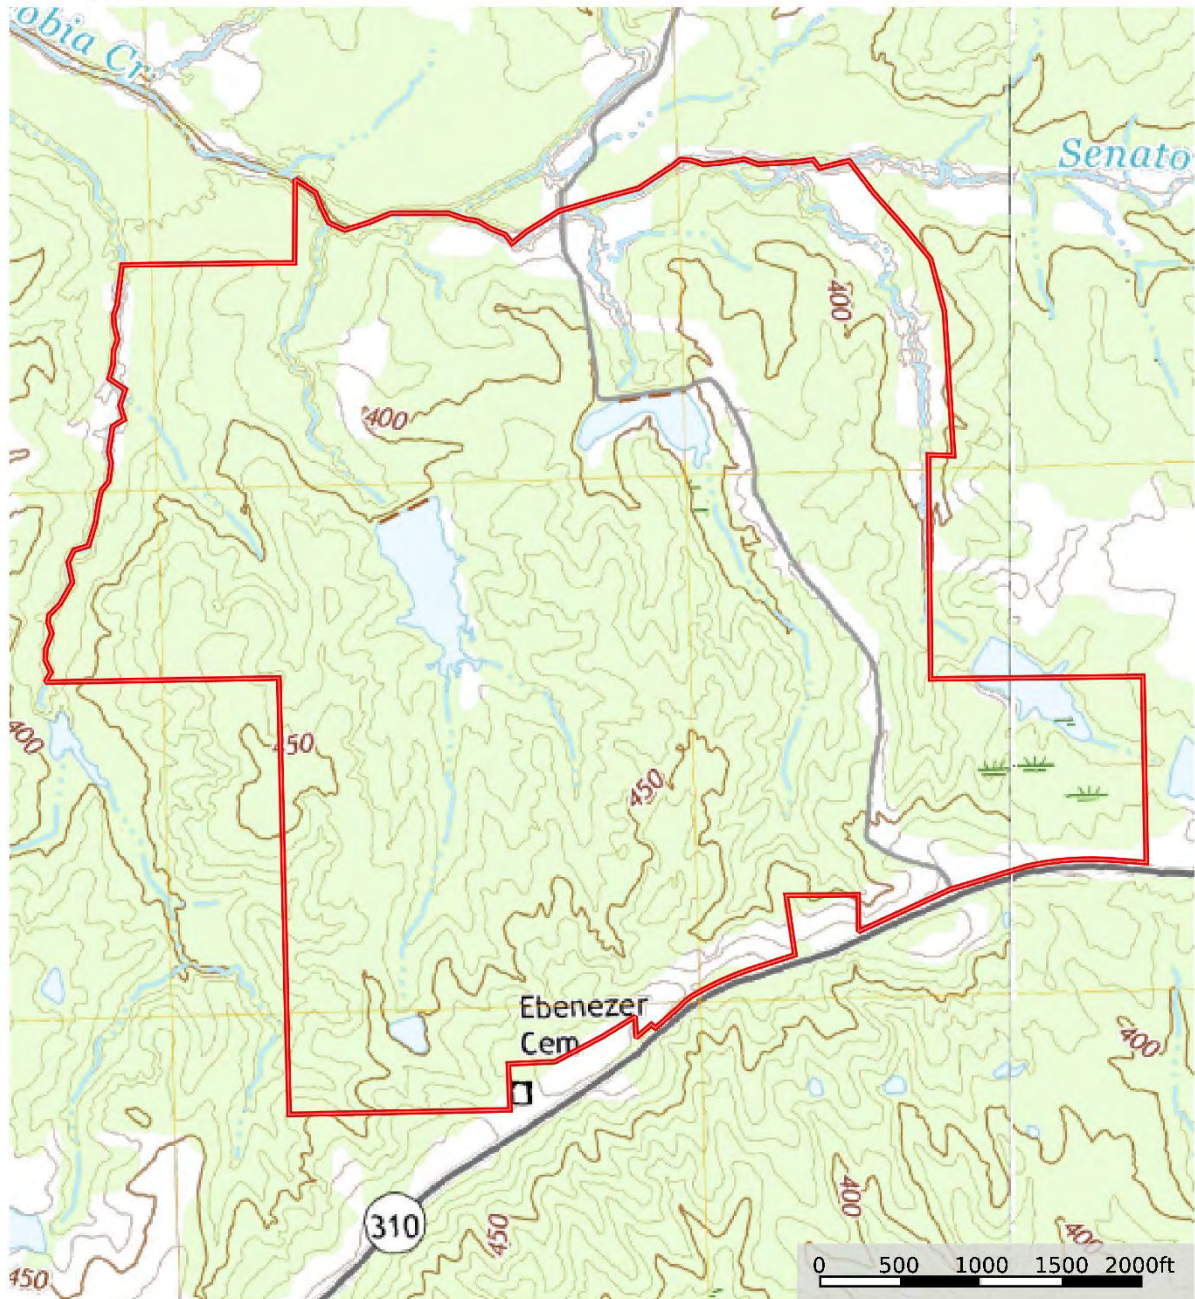

THE PROPERTY:	A diverse property located just east of I-55 near Como, MS, offering superb turkey and deer hunting. With an ideal mix of mature hardwood and pine timber, this property is turnkey ready for all your outdoor needs. In addition to the hunting, quality fishing is available on the two lakes that are 10 and 7 acres respectively. A furnished 2-bedroom cabin makes this ideal family hunting property.
LOCATION:	Located 40 miles south of Memphis, TN on Hwy 310 east of Como, this property is easily accessed. This area north of Sardis Lake is well known as the epicenter of turkey hunting in North Mississippi.
INTERACTIVE MAP:	https://id.land/ranching/maps/11c284e0d085d0680d058f4cfc34bc4c/share
ACREAGE:	581 +/- acres broken down as follows: Hardwood Timber - 330 +/- acres Mature Pine Timber /CRP* - 219 +/- acres Lakes, Food Plots, Roads, etc – 32+/- acres *CRP 92.44 acres paying \$9264 annually-contracts expire in '31,32,35, and 36
TAXES:	Approximately \$2,800
PROPERTY FEATURES:	<ul style="list-style-type: none"> ▪ Superb turkey, deer hunting and fishing ▪ 981 +/- SF cabin with 2 bedrooms and 1 bath; attached garage. All furnishings included
ASKING PRICE:	\$1,975,000
SHOWINGS:	Available by appointment only, contact Bert Robinson IV

COMO 581 HUNTING CLUB

Panola County, Mississippi

Como 581
Mississippi, AC +/-

Boundary

COMO 581 HUNTING CLUB

Panola County, Mississippi

Como 581
Mississippi, AC +/-

TOPO