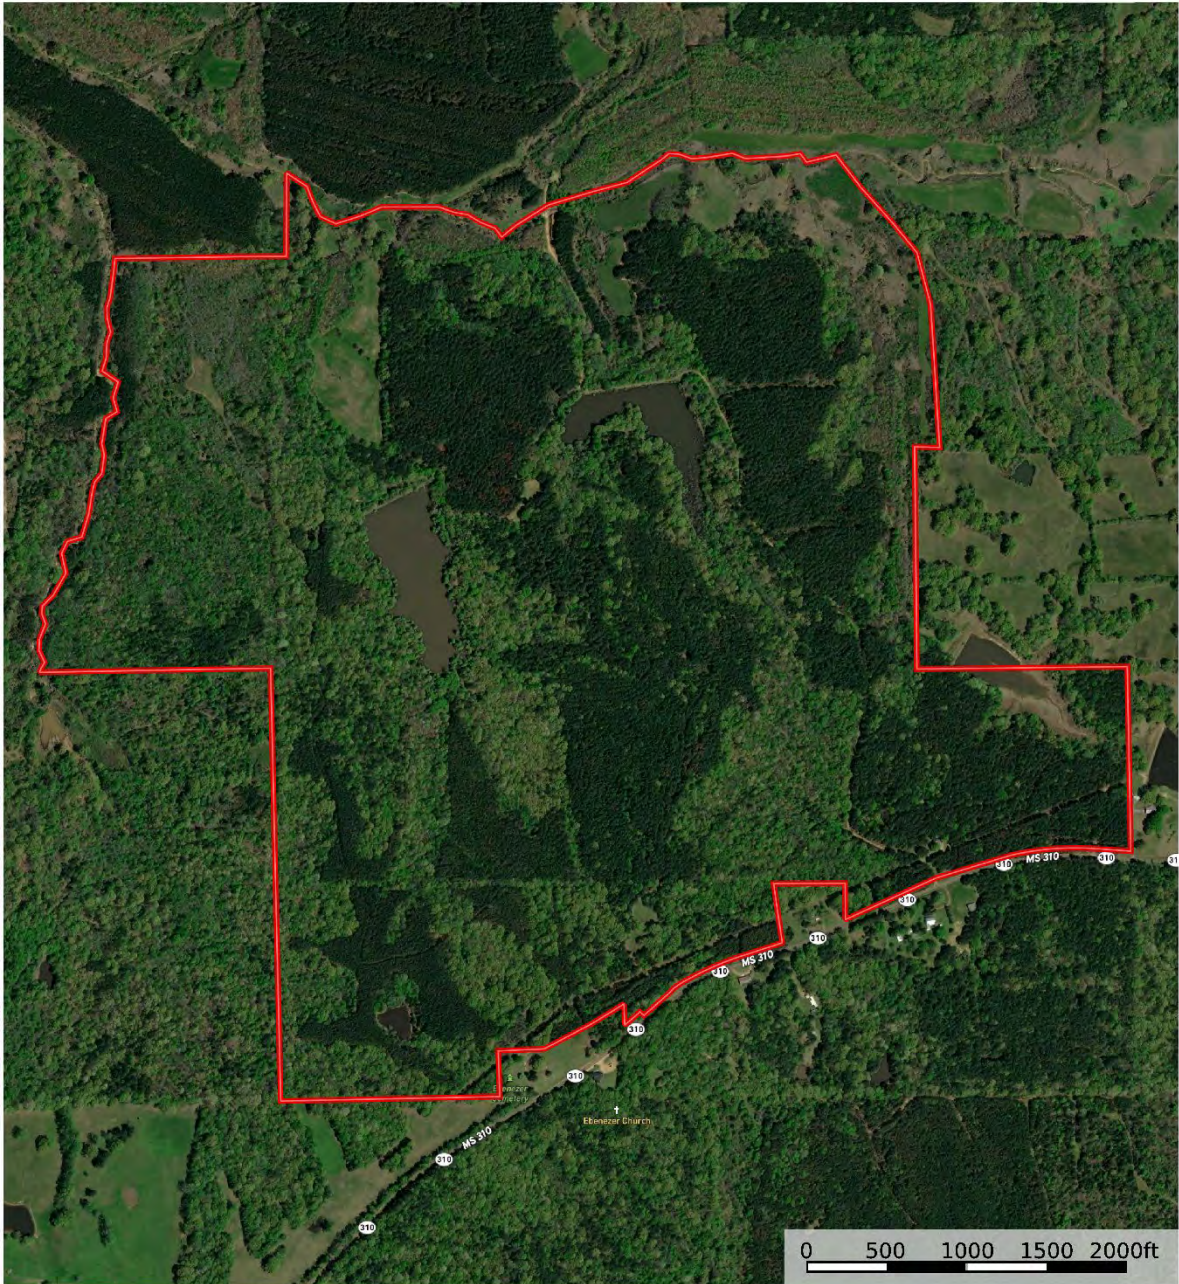

COMO 581 HUNTING CLUB

Panola County, Mississippi

Como 581
Mississippi, AC +/-

Boundary